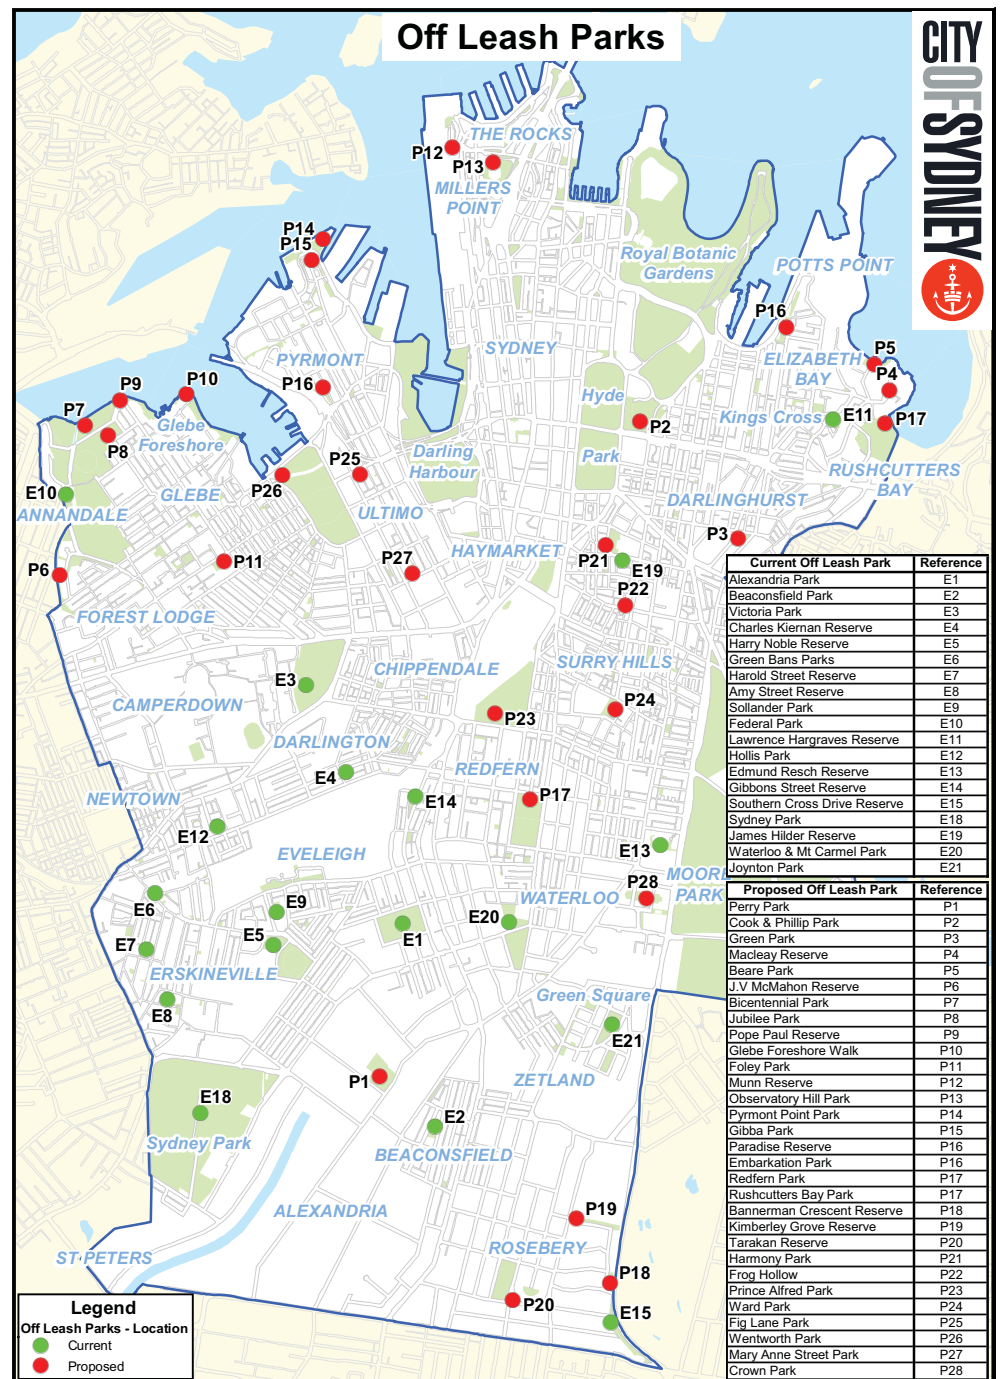

Dr Lisa Wood from the School of Population Health at the University of Western Australia, says that non-pet owners spontaneously identified people walking dogs as one of the ways in which they get to recognize and know neighbours and other residents within their suburb. Dog owners also identified that social contact resulted from being out with their dogs. Many dog owners often comment that they know and recognise other dog owners from their dog—with a knowledge of the dog's name but not that of the owner.

There's a feeling that if this proposal does go through then people from outer suburbs will be more inclined to bring their dogs into the City Council's parks for social interaction. One of the proposed off-leash areas is the Foreshore Walk in Glebe which goes from Cook Street around to Blackwattle Bay. It's a great scenic walk that stretches around through Pope Paul Reserve taking in views to the Fish Market and the Anzac Bridge.

Sydney City Council's commitment to education and encouraging responsible ownership also extends to their free obedience training program which has been conducted at a number of parks since the end of 2006. *The program starts again in March and is only open to residents from the council's local government area. It runs over ten consecutive weeks as half hour training classes each Saturday.

*See Furry Festivities and Animal Attractions section for more information on this initiative.

Copyright ©2007 Land & Property Information (LPI) & City of Sydney Council. All Rights Reserved. No part of this map may be reproduced without written permission.

VEBO PET SUPPLIES
www.vebopet.com.au

The only online factory outlet for pet accessories in Sydney!

COLLAPSIBLE CAGES
great for travel, recovering pets and crate training

PORTABLE CRATES

BIRD CAGES

DOUBLE DECK & BREEDER CRATES

OUTDOOR RABBIT HUTCHES

S, M & L PET EXERCISE PENS

DOG RUNS 2x2m, 3x2m, 4x2m

ALUMINIUM SHOW TROLLEYS

Save over 40% off normal pet shop prices by buying direct from the wholeseller!

For all prices and sizes please checkout
www.vebopet.com.au
or visit our showroom
20 Minnie St, Belmore
(02) 9029 9385